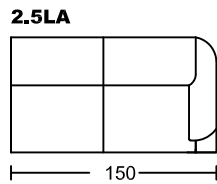

CARINA III 4045A-M1

Designed by GIORMANI

此為簡易圖僅供參考基本資料之用。

梳化產品屬軟性產品，請預算每件產品規格會有公差為+/-5 厘米之內。

詳情必須查詢店員。（單位：cm）

The information is used for reference only.

The actual size of each piece of the product should be subject to the discrepancies of +/-5cm.