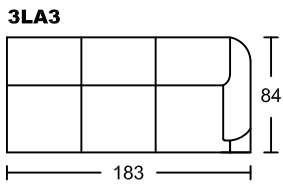

CARINA III 4045A-M1

Designed by GIORMANI

此為簡易圖僅供參考基本資料之用。

梳化產品屬軟性產品，請預算每件產品規格會有公差為+/-5 厘米之內。

詳情必須查詢店員。（單位：cm）

The information is used for reference only.

The actual size of each piece of the product should be subject to the discrepancies of +/-5cm.