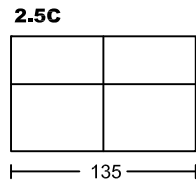

CARINA III 4045A-M1

Designed by GIORMANI

此為簡易圖僅供參考基本資料之用。

梳化產品屬軟性產品，請預算每件產品規格會有公差為+/-5 厘米之內。

詳情必須查詢店員。（單位：cm）

The information is used for reference only.

The actual size of each piece of the product should be subject to the discrepancies of +/-5cm.