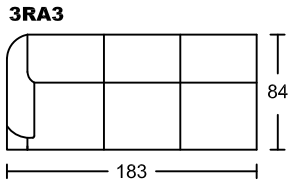

CARINA III 4045A-M1

Designed by GIORMANI

此為簡易圖僅供參考基本資料之用。

梳化產品屬軟性產品，請預算每件產品規格會有公差為+/-5 厘米之內。

詳情必須查詢店員。（單位：cm）

The information is used for reference only.

The actual size of each piece of the product should be subject to the discrepancies of +/-5cm.