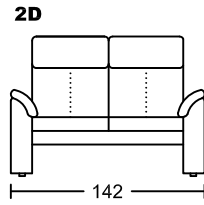

CARINA III 4045A-M1

Designed by GIORMANI

此為簡易圖僅供參考基本資料之用。

梳化產品屬軟性產品，請預算每件產品規格會有公差為+/-5 厘米之內。

詳情必須查詢店員。（單位：cm）

The information is used for reference only.

The actual size of each piece of the product should be subject to the discrepancies of +/-5cm.