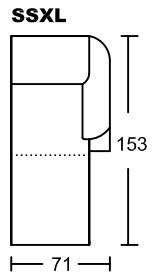

CARINA III 4045A-M1

Designed by GIORMANI

此為簡易圖僅供參考基本資料之用。

梳化產品屬軟性產品，請預算每件產品規格會有公差為+/-5 厘米之內。

詳情必須查詢店員。（單位：cm）

The information is used for reference only.

The actual size of each piece of the product should be subject to the discrepancies of +/-5cm.