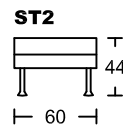

CARINA III 4045A-M1

Designed by GIORMANI

此為簡易圖僅供參考基本資料之用。

梳化產品屬軟性產品，請預算每件產品規格會有公差為+/-5 厘米之內。

詳情必須查詢店員。（單位：cm）

The information is used for reference only.

The actual size of each piece of the product should be subject to the discrepancies of +/-5cm.