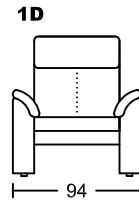

CARINA III 4045A-M1

Designed by GIORMANI

此為簡易圖僅供參考基本資料之用。

梳化產品屬軟性產品，請預算每件產品規格會有公差為+/-5 厘米之內。

詳情必須查詢店員。（單位：cm）

The information is used for reference only.

The actual size of each piece of the product should be subject to the discrepancies of +/-5cm.