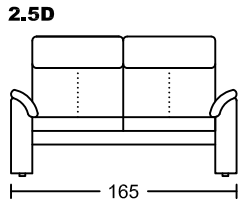

CARINA III 4045A-M1

Designed by GIORMANI

此為簡易圖僅供參考基本資料之用。

梳化產品屬軟性產品，請預算每件產品規格會有公差為+/-5 厘米之內。

詳情必須查詢店員。（單位：cm）

The information is used for reference only.

The actual size of each piece of the product should be subject to the discrepancies of +/-5cm.