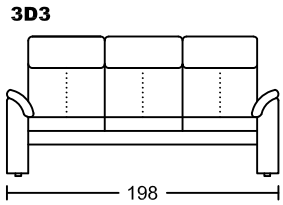

CARINA III 4045A-M1

Designed by GIORMANI

此為簡易圖僅供參考基本資料之用。

梳化產品屬軟性產品，請預算每件產品規格會有公差為+/-5 厘米之內。

詳情必須查詢店員。（單位：cm）

The information is used for reference only.

The actual size of each piece of the product should be subject to the discrepancies of +/-5cm.