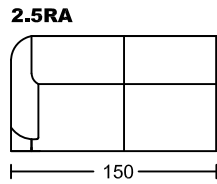

CARINA III 4045A-M1

Designed by GIORMANI

此為簡易圖僅供參考基本資料之用。

梳化產品屬軟性產品，請預算每件產品規格會有公差為+/-5 厘米之內。

詳情必須查詢店員。（單位：cm）

The information is used for reference only.

The actual size of each piece of the product should be subject to the discrepancies of +/-5cm.