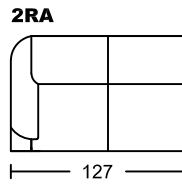

CARINA III 4045A-M1

Designed by GIORMANI

此為簡易圖僅供參考基本資料之用。

梳化產品屬軟性產品，請預算每件產品規格會有公差為+/-5 厘米之內。

詳情必須查詢店員。（單位：cm）

The information is used for reference only.

The actual size of each piece of the product should be subject to the discrepancies of +/-5cm.