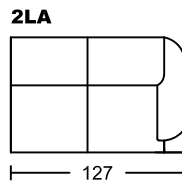

CARINA III 4045A-M1

Designed by GIORMANI

此為簡易圖僅供參考基本資料之用。

梳化產品屬軟性產品，請預算每件產品規格會有公差為+/-5 厘米之內。

詳情必須查詢店員。（單位：cm）

The information is used for reference only.

The actual size of each piece of the product should be subject to the discrepancies of +/-5cm.