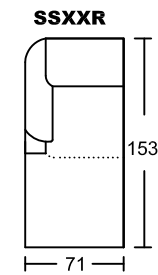

CARINA III 4045A-M1

Designed by GIORMANI

此為簡易圖僅供參考基本資料之用。

梳化產品屬軟性產品，請預算每件產品規格會有公差為+/-5 厘米之內。

詳情必須查詢店員。（單位：cm）

The information is used for reference only.

The actual size of each piece of the product should be subject to the discrepancies of +/-5cm.