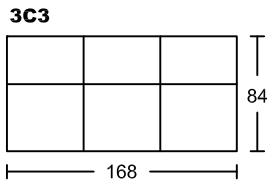

CARINA III 4045A-M1

Designed by GIORMANI

此為簡易圖僅供參考基本資料之用。

梳化產品屬軟性產品，請預算每件產品規格會有公差為+/-5 厘米之內。

詳情必須查詢店員。（單位：cm）

The information is used for reference only.

The actual size of each piece of the product should be subject to the discrepancies of +/-5cm.