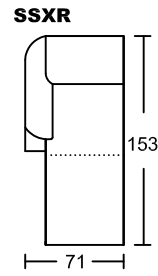

CARINA III 4045A-M1

Designed by GIORMANI

此為簡易圖僅供參考基本資料之用。

梳化產品屬軟性產品，請預算每件產品規格會有公差為+/-5 厘米之內。

詳情必須查詢店員。（單位：cm）

The information is used for reference only.

The actual size of each piece of the product should be subject to the discrepancies of +/-5cm.