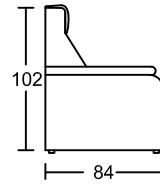

CARINA III 4045A-M1

Designed by GIORMANI

此為簡易圖僅供參考基本資料之用。

梳化產品屬軟性產品，請預算每件產品規格會有公差為+/-5 厘米之內。

詳情必須查詢店員。（單位：cm）

The information is used for reference only.

The actual size of each piece of the product should be subject to the discrepancies of +/-5cm.