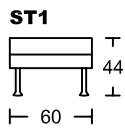

CARINA III 4045A-M1

Designed by GIORMANI

此為簡易圖僅供參考基本資料之用。

梳化產品屬軟性產品，請預算每件產品規格會有公差為+/-5 厘米之內。

詳情必須查詢店員。（單位：cm）

The information is used for reference only.

The actual size of each piece of the product should be subject to the discrepancies of +/-5cm.