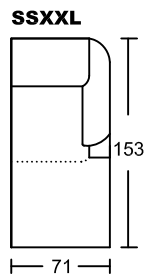

CARINA III 4045A-M1

Designed by GIORMANI

此為簡易圖僅供參考基本資料之用。

梳化產品屬軟性產品，請預算每件產品規格會有公差為+/-5 厘米之內。

詳情必須查詢店員。（單位：cm）

The information is used for reference only.

The actual size of each piece of the product should be subject to the discrepancies of +/-5cm.