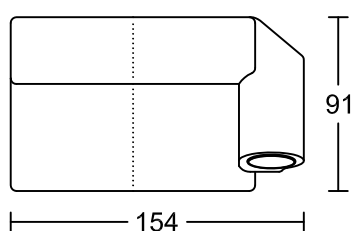

PURRADISE 7175A-H1

Designed by Ron Leung for GIORMANI

2.5D

2.5RA

2.5LA

此為簡易圖僅供參考基本資料之用。
梳化產品屬軟性產品，請預算每件產品
規格會有公差為+/-5 厘米之內。
詳情必須查詢店員。（單位：cm）

**The information is used for reference only.
The actual size of each piece of the product
should be subject to the discrepancies of +/-5cm.
Please check with our salespersons for further details.**