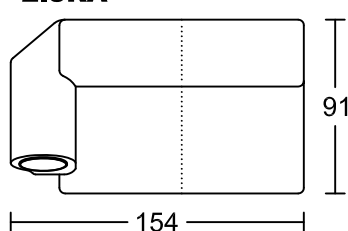

PURRADISE 7175A-H1

Designed by Ron Leung for GIORMANI

2.5D

2.5RA

2.5LA

此為簡易圖僅供參考基本資料之用。
梳化產品屬軟性產品，請預算每件產品
規格會有公差為+/-5 厘米之內。
詳情必須查詢店員。（單位：cm）

**The information is used for reference only.
The actual size of each piece of the product
should be subject to the discrepancies of +/-5cm.
Please check with our salespersons for further details.**