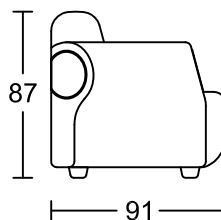

PURRADISE 7175A-H1

Designed by Ron Leung for GIORMANI

2.5D

2.5RA

2.5LA

此為簡易圖僅供參考基本資料之用。
梳化產品屬軟性產品，請預算每件產品
規格會有公差為+/-5 厘米之內。
詳情必須查詢店員。（單位：cm）

**The information is used for reference only.
The actual size of each piece of the product
should be subject to the discrepancies of +/-5cm.
Please check with our salespersons for further details.**