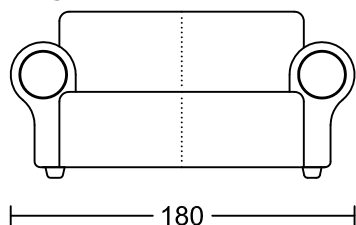

PURRADISE 7175A-H1

Designed by Ron Leung for GIORMANI

2.5D

2.5RA

2.5LA

此為簡易圖僅供參考基本資料之用。
梳化產品屬軟性產品，請預算每件產品
規格會有公差為+/-5 厘米之內。
詳情必須查詢店員。（單位：cm）

**The information is used for reference only.
The actual size of each piece of the product
should be subject to the discrepancies of +/-5cm.
Please check with our salespersons for further details.**