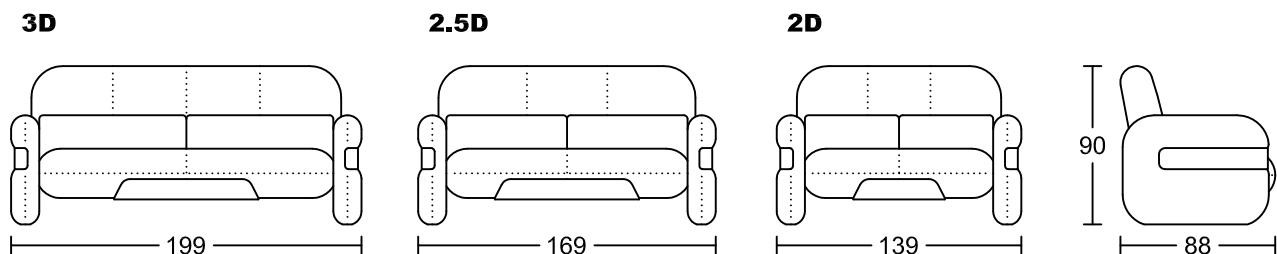

---

**BARON I 8042A**

---

**Designed by Ron Leung for GIORMANI**

---

此為簡易圖僅供參考基本資料之用。

梳化產品屬軟性產品，請預算每件產品

規格會有公差為 $\pm 5$ 厘米之內。

詳情必須查詢店員。（單位：cm）

**The information is used for reference only.**

**The actual size of each piece of the product  
should be subject to the discrepancies of  $\pm 5$ cm.**

**Please check with our salespersons for further details.**