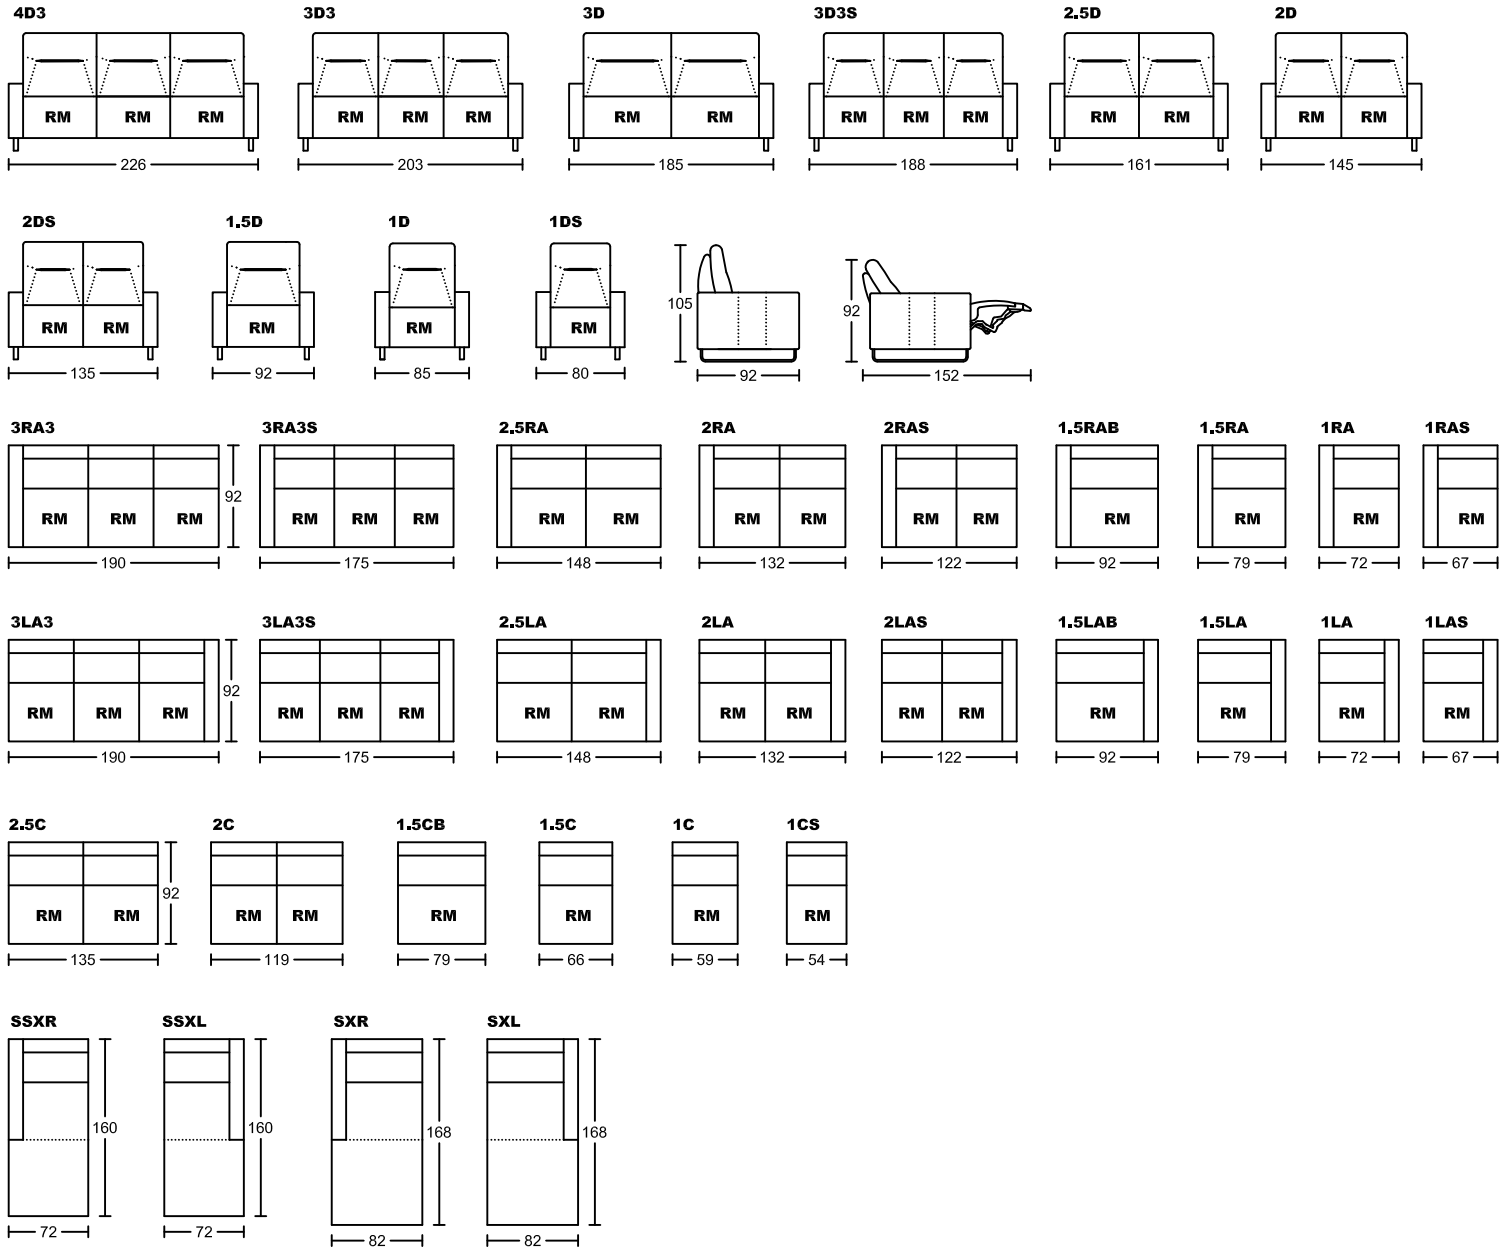

WESTEND I 6101A-M1

Designed by GIORMANI

E1-Electrical Switch with USB電按制連USB插頭
 R1-Electrical Remote 電遙控
 RM-Reclining Mechanism 彈較功能(腳踏板、座位、屏同步移動)

功能/開關搭配表

功能 \ 開關	E1	R1
RM	✓	✓

此為簡易圖僅供參考基本資料之用。
 梳化產品屬軟性產品，請預算每件產品
 規格會有公差為+/-5厘米之內。
 詳情必須查詢店員。(單位: cm)

The information is used for reference only.
The actual size of each piece of the product
should be subject to the discrepancies of +/-5cm.
Please check with our salespersons for further details.
 10/11/2022