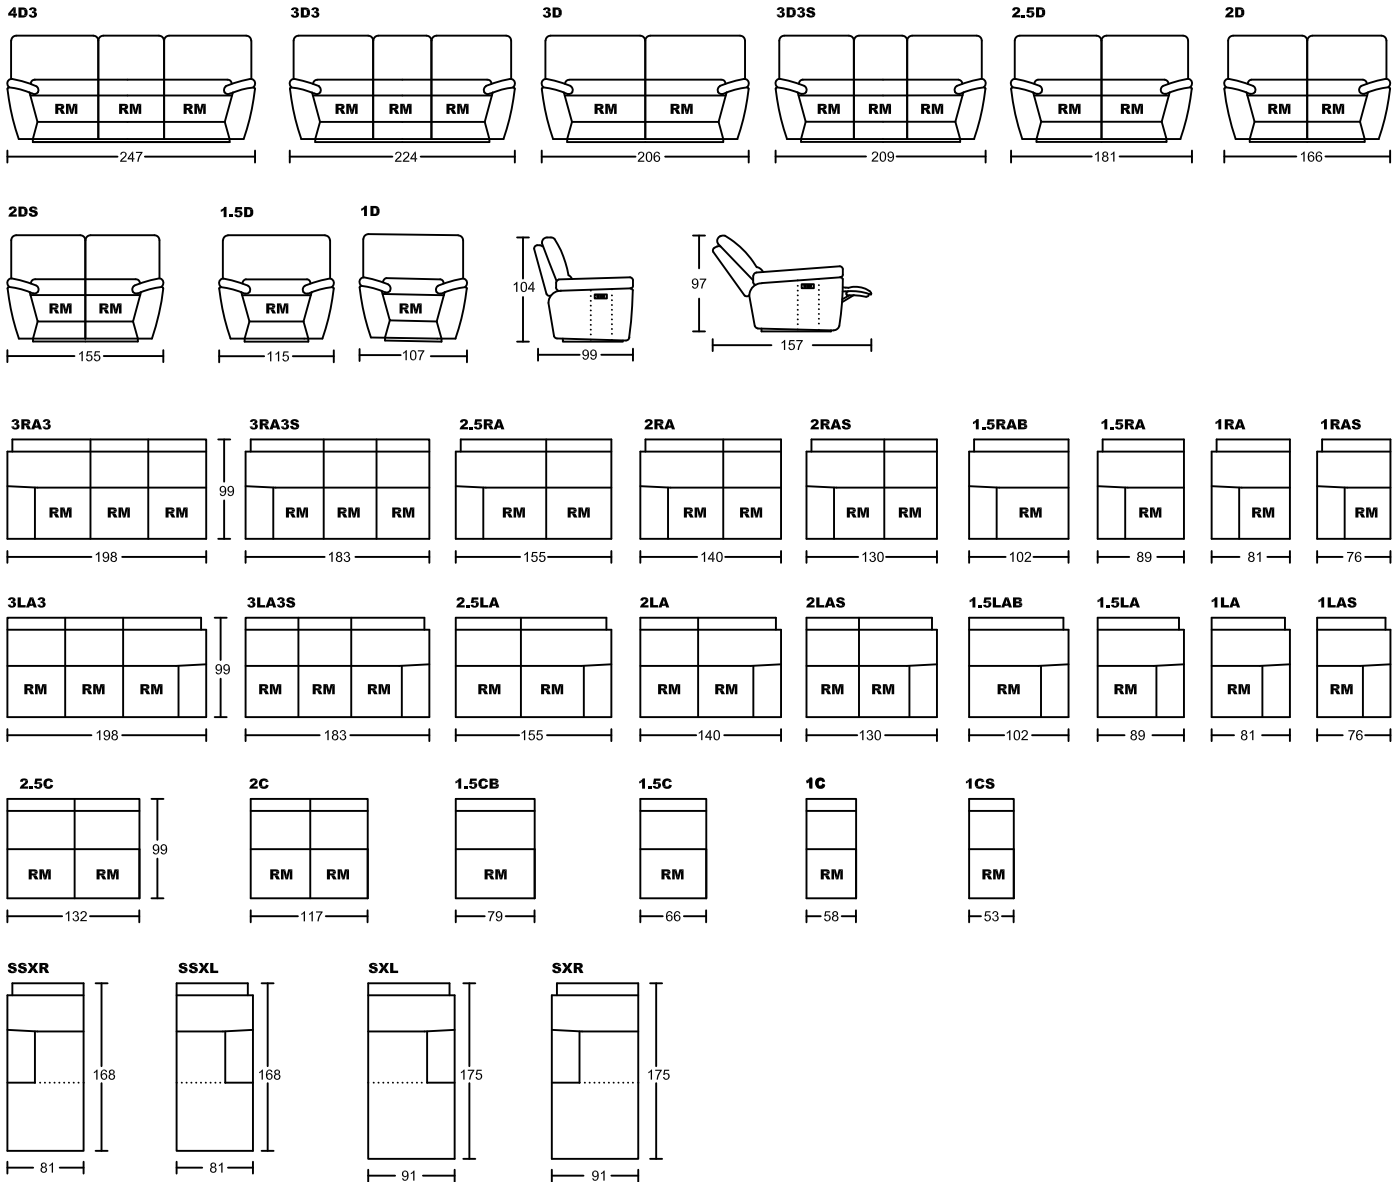

DERLEN 6588A
Designed by GIORMANI

E1-Electrical Switch with USB電按制連USB插頭
 R1-Electrical Remote 電遙控
 RM-Reclining Mechanism 彈較功能(腳踏板、座位、屏同步移動)

功能/開關搭配表

開關 功能	E1	R1
RM	✓	✓

此為簡易圖僅供參考基本資料之用。
 梳化產品屬軟性產品，請預算每件產品
 規格會有公差為+/-5 厘米之內。
 詳情必須查詢店員。(單位: cm)

The information is used for reference only.
The actual size of each piece of the product
should be subject to the discrepancies of +/-5cm.
Please check with our salespersons for further details.
 02/11/2022