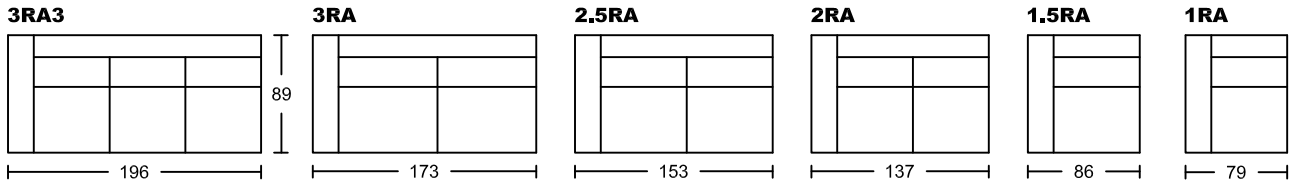

PIERRE II 5070A-H1

Designed by GIORMANI

此為簡易圖僅供參考基本資料之用。
 梳化產品屬軟性產品，請預算每件產品
 規格會有公差為+/-5 厘米之內。
 詳情必須查詢店員。（單位：cm）

The information is used for reference only.
The actual size of each piece of the product
should be subject to the discrepancies of +/-5cm.
Please check with our salespersons for further details.
 25/05/2023