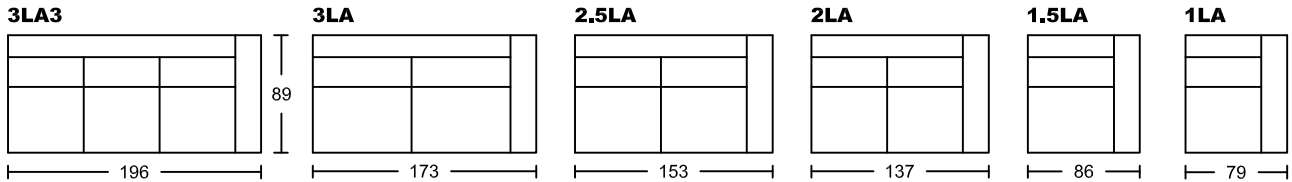

PIERRE II 5070A-H1

Designed by GIORMANI

此為簡易圖僅供參考基本資料之用。
 梳化產品屬軟性產品，請預算每件產品
 規格會有公差為+/-5 厘米之內。
 詳情必須查詢店員。（單位：cm）

The information is used for reference only.
The actual size of each piece of the product
should be subject to the discrepancies of +/-5cm.
Please check with our salespersons for further details.
 25/05/2023