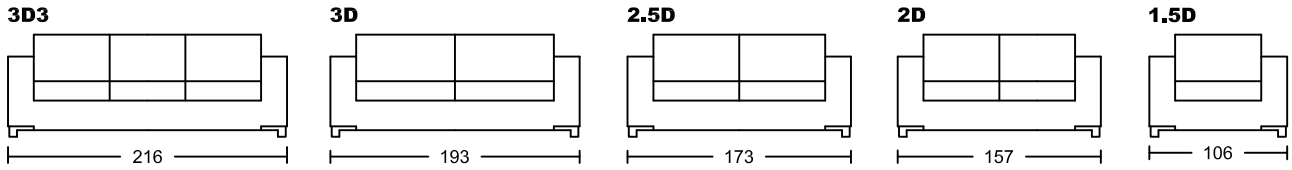

PIERRE II 5070A-H1

Designed by GIORMANI

此為簡易圖僅供參考基本資料之用。
 梳化產品屬軟性產品，請預算每件產品
 規格會有公差為+/-5 厘米之內。
 詳情必須查詢店員。（單位：cm）

The information is used for reference only.
The actual size of each piece of the product
should be subject to the discrepancies of +/-5cm.
Please check with our salespersons for further details.
 25/05/2023