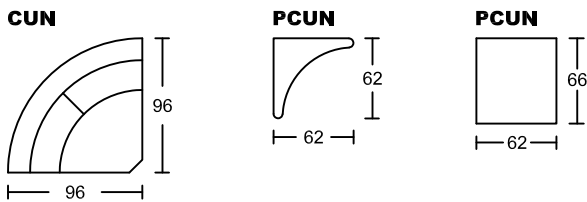

PIERRE II 5070A-H1

Designed by GIORMANI

此為簡易圖僅供參考基本資料之用。
 梳化產品屬軟性產品，請預算每件產品
 規格會有公差為+/-5 厘米之內。
 詳情必須查詢店員。（單位：cm）

The information is used for reference only.
The actual size of each piece of the product
should be subject to the discrepancies of +/-5cm.
Please check with our salespersons for further details.
 25/05/2023