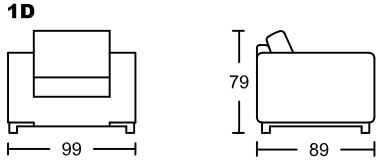

PIERRE II 5070A-H1

Designed by GIORMANI

此為簡易圖僅供參考基本資料之用。
 梳化產品屬軟性產品，請預算每件產品
 規格會有公差為+/-5 厘米之內。
 詳情必須查詢店員。（單位：cm）

The information is used for reference only.
The actual size of each piece of the product
should be subject to the discrepancies of +/-5cm.
Please check with our salespersons for further details.
 25/05/2023