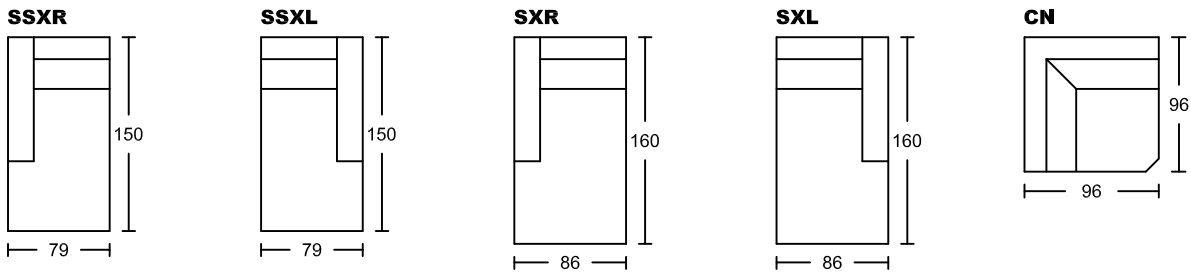

PIERRE II 5070A-H1

Designed by GIORMANI

此為簡易圖僅供參考基本資料之用。
 梳化產品屬軟性產品，請預算每件產品
 規格會有公差為+/-5 厘米之內。
 詳情必須查詢店員。（單位：cm）

The information is used for reference only.
The actual size of each piece of the product
should be subject to the discrepancies of +/-5cm.
Please check with our salespersons for further details.
 25/05/2023