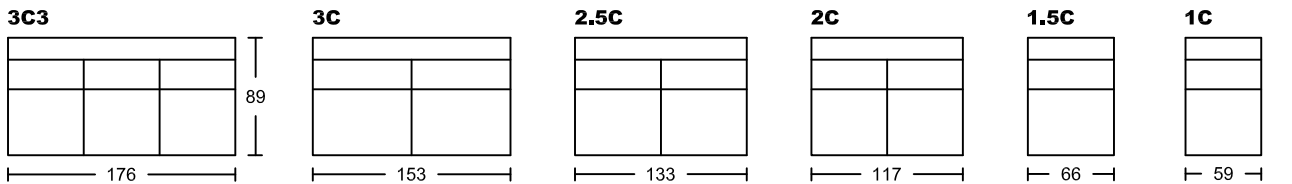

PIERRE II 5070A-H1

Designed by GIORMANI

此為簡易圖僅供參考基本資料之用。
 梳化產品屬軟性產品，請預算每件產品
 規格會有公差為+/-5 厘米之內。
 詳情必須查詢店員。（單位：cm）

The information is used for reference only.
The actual size of each piece of the product
should be subject to the discrepancies of +/-5cm.
Please check with our salespersons for further details.
 25/05/2023