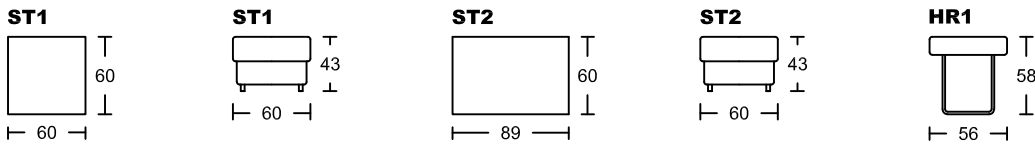

PIERRE II 5070A-H1

Designed by GIORMANI

此為簡易圖僅供參考基本資料之用。
 梳化產品屬軟性產品，請預算每件產品
 規格會有公差為+/-5 厘米之內。
 詳情必須查詢店員。（單位：cm）

The information is used for reference only.
The actual size of each piece of the product
should be subject to the discrepancies of +/-5cm.
Please check with our salespersons for further details.
 25/05/2023