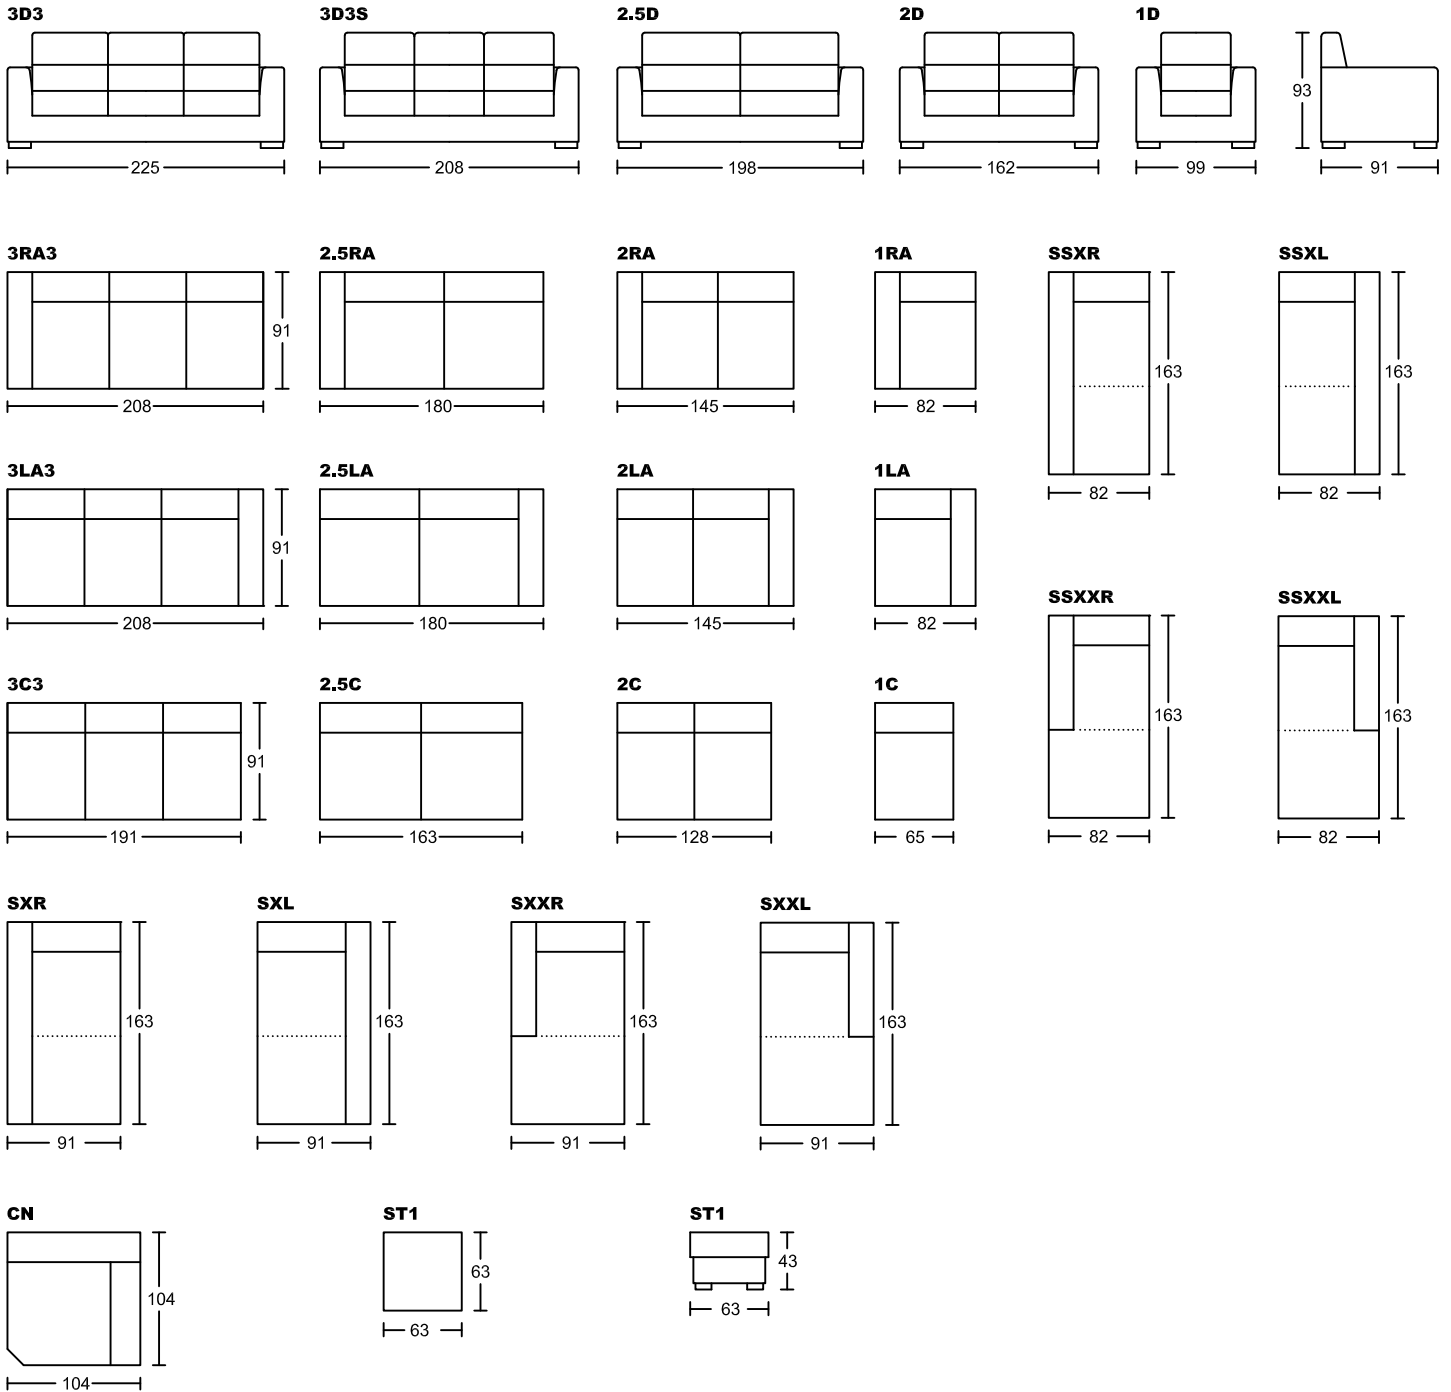

FRANKFURT I 7009A-M1

Designed by GIORMANI

備註: 7061A-M1屏咕臣、座咕臣軟款

此為簡易圖僅供參考基本資料之用。

梳化產品屬軟性產品，請預算每件產品規格會有公差為 ± 5 厘米之內。

詳情必須查詢店員。（單位：cm）

The information is used for reference only.

The actual size of each piece of the product should be subject to the discrepancies of ± 5 cm.