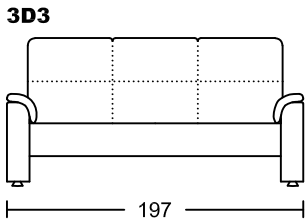

KOSMO I 4036A-M1

Designed by GIORMANI

此為簡易圖僅供參考基本資料之用。

梳化產品屬軟性產品，請預算每件產品規格會有公差為+/-5 厘米之內。

詳情必須查詢店員。（單位：cm）

The information is used for reference only.

The actual size of each piece of the product should be subject to the discrepancies of +/-5cm.