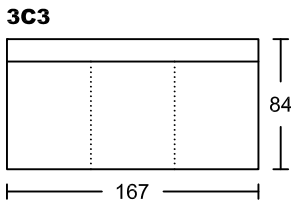

KOSMO I 4036A-M1

Designed by GIORMANI

此為簡易圖僅供參考基本資料之用。

梳化產品屬軟性產品，請預算每件產品規格會有公差為+/-5 厘米之內。

詳情必須查詢店員。（單位：cm）

The information is used for reference only.

The actual size of each piece of the product should be subject to the discrepancies of +/-5cm.