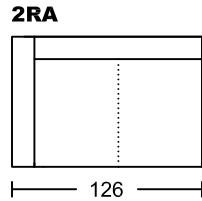

KOSMO I 4036A-M1

Designed by GIORMANI

此為簡易圖僅供參考基本資料之用。

梳化產品屬軟性產品，請預算每件產品規格會有公差為+/-5 厘米之內。

詳情必須查詢店員。（單位：cm）

The information is used for reference only.

The actual size of each piece of the product should be subject to the discrepancies of +/-5cm.