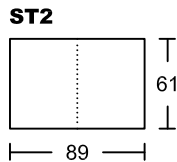

KOSMO I 4036A-M1

Designed by GIORMANI

此為簡易圖僅供參考基本資料之用。

梳化產品屬軟性產品，請預算每件產品規格會有公差為+/-5 厘米之內。

詳情必須查詢店員。（單位：cm）

The information is used for reference only.

The actual size of each piece of the product should be subject to the discrepancies of +/-5cm.