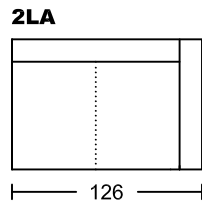

KOSMO I 4036A-M1

Designed by GIORMANI

此為簡易圖僅供參考基本資料之用。

梳化產品屬軟性產品，請預算每件產品規格會有公差為+/-5 厘米之內。

詳情必須查詢店員。（單位：cm）

The information is used for reference only.

The actual size of each piece of the product should be subject to the discrepancies of +/-5cm.