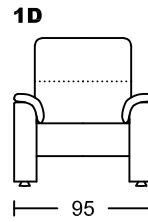

KOSMO I 4036A-M1

Designed by GIORMANI

此為簡易圖僅供參考基本資料之用。

梳化產品屬軟性產品，請預算每件產品規格會有公差為+/-5 厘米之內。

詳情必須查詢店員。（單位：cm）

The information is used for reference only.

The actual size of each piece of the product should be subject to the discrepancies of +/-5cm.