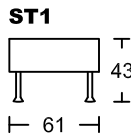

KOSMO I 4036A-M1

Designed by GIORMANI

此為簡易圖僅供參考基本資料之用。

梳化產品屬軟性產品，請預算每件產品規格會有公差為+/-5 厘米之內。

詳情必須查詢店員。（單位：cm）

The information is used for reference only.

The actual size of each piece of the product should be subject to the discrepancies of +/-5cm.