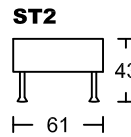

KOSMO I 4036A-M1

Designed by GIORMANI

此為簡易圖僅供參考基本資料之用。

梳化產品屬軟性產品，請預算每件產品規格會有公差為+/-5 厘米之內。

詳情必須查詢店員。（單位：cm）

The information is used for reference only.

The actual size of each piece of the product should be subject to the discrepancies of +/-5cm.