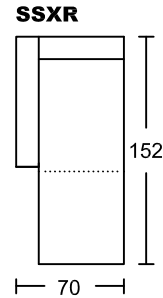

KOSMO I 4036A-M1

Designed by GIORMANI

此為簡易圖僅供參考基本資料之用。

梳化產品屬軟性產品，請預算每件產品規格會有公差為+/-5 厘米之內。

詳情必須查詢店員。（單位：cm）

The information is used for reference only.

The actual size of each piece of the product should be subject to the discrepancies of +/-5cm.