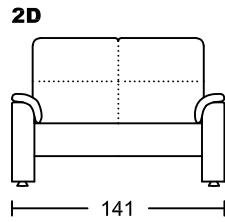

KOSMO I 4036A-M1

Designed by GIORMANI

此為簡易圖僅供參考基本資料之用。

梳化產品屬軟性產品，請預算每件產品規格會有公差為+/-5 厘米之內。

詳情必須查詢店員。（單位：cm）

The information is used for reference only.

The actual size of each piece of the product should be subject to the discrepancies of +/-5cm.