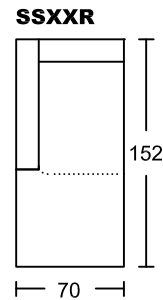

KOSMO I 4036A-M1

Designed by GIORMANI

此為簡易圖僅供參考基本資料之用。

梳化產品屬軟性產品，請預算每件產品規格會有公差為+/-5 厘米之內。

詳情必須查詢店員。（單位：cm）

The information is used for reference only.

The actual size of each piece of the product should be subject to the discrepancies of +/-5cm.