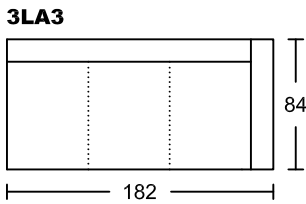

KOSMO I 4036A-M1

Designed by GIORMANI

此為簡易圖僅供參考基本資料之用。

梳化產品屬軟性產品，請預算每件產品規格會有公差為+/-5 厘米之內。

詳情必須查詢店員。（單位：cm）

The information is used for reference only.

The actual size of each piece of the product should be subject to the discrepancies of +/-5cm.