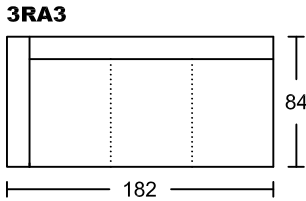

KOSMO I 4036A-M1

Designed by GIORMANI

此為簡易圖僅供參考基本資料之用。

梳化產品屬軟性產品，請預算每件產品規格會有公差為+/-5 厘米之內。

詳情必須查詢店員。（單位：cm）

The information is used for reference only.

The actual size of each piece of the product should be subject to the discrepancies of +/-5cm.