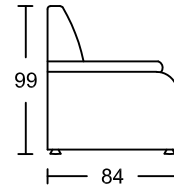

KOSMO I 4036A-M1

Designed by GIORMANI

此為簡易圖僅供參考基本資料之用。

梳化產品屬軟性產品，請預算每件產品規格會有公差為+/-5 厘米之內。

詳情必須查詢店員。（單位：cm）

The information is used for reference only.

The actual size of each piece of the product should be subject to the discrepancies of +/-5cm.