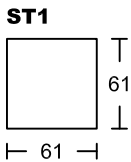

KOSMO I 4036A-M1

Designed by GIORMANI

此為簡易圖僅供參考基本資料之用。

梳化產品屬軟性產品，請預算每件產品規格會有公差為+/-5 厘米之內。

詳情必須查詢店員。（單位：cm）

The information is used for reference only.

The actual size of each piece of the product should be subject to the discrepancies of +/-5cm.