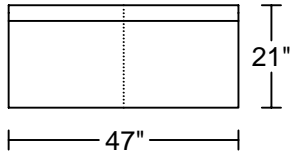

LANGEN I D001A

Designed by GIORMANI

2D

BH01

BH01

BH02

BH02

BH02

此為簡易圖僅供參考基本資料之用。
梳化產品屬軟性產品，請預算每件產品
規格會有公差為 ± 2 寸之內。
詳情必須查詢店員。（單位：英寸）
The information is used for reference only.
The actual size of each piece of the product
should be subject to the discrepancies of ± 2 ".
Please check with our salespersons for further details.

18/8/2020