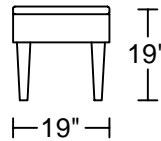

LANGEN I D001A

Designed by GIORMANI

2D

BH01

BH01

BH02

BH02

BH02

此為簡易圖僅供參考基本資料之用。
梳化產品屬軟性產品，請預算每件產品
規格會有公差為 ± 2 寸之內。
詳情必須查詢店員。（單位：英寸）
The information is used for reference only.
The actual size of each piece of the product
should be subject to the discrepancies of ± 2 ".
Please check with our salespersons for further details.