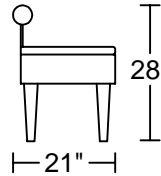

LANGEN I D001A

Designed by GIORMANI

2D

BH01

BH01

BH02

BH02

BH02

此為簡易圖僅供參考基本資料之用。
梳化產品屬軟性產品，請預算每件產品
規格會有公差為 ± 2 寸之內。
詳情必須查詢店員。（單位：英寸）
The information is used for reference only.
The actual size of each piece of the product
should be subject to the discrepancies of ± 2 ".
Please check with our salespersons for further details.

18/8/2020