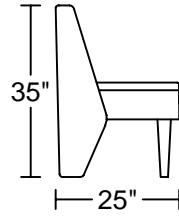

LANGEN I D001A

Designed by GIORMANI

2D

BH01

BH01

BH02

BH02

BH02

此為簡易圖僅供參考基本資料之用。
梳化產品屬軟性產品，請預算每件產品
規格會有公差為 ± 2 寸之內。
詳情必須查詢店員。（單位：英寸）
The information is used for reference only.
The actual size of each piece of the product
should be subject to the discrepancies of ± 2 ".
Please check with our salespersons for further details.