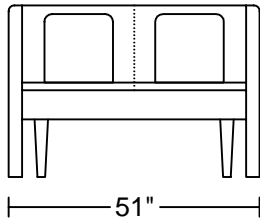

LANGEN I D001A

Designed by GIORMANI

2D