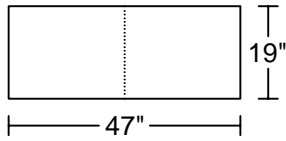

LANGEN I D001A

Designed by GIORMANI

2D

BH01

BH01

BH02

BH02

BH02

此為簡易圖僅供參考基本資料之用。
梳化產品屬軟性產品，請預算每件產品
規格會有公差為 ± 2 寸之內。
詳情必須查詢店員。（單位：英寸）
The information is used for reference only.
The actual size of each piece of the product
should be subject to the discrepancies of ± 2 ".
Please check with our salespersons for further details.

18/8/2020