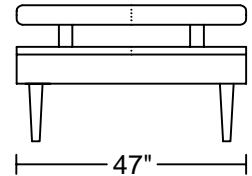

LANGEN I D001A

Designed by GIORMANI

2D

BH01

BH01

BH02

BH02

BH02

此為簡易圖僅供參考基本資料之用。
梳化產品屬軟性產品，請預算每件產品
規格會有公差為 ± 2 寸之內。
詳情必須查詢店員。（單位：英寸）
The information is used for reference only.
The actual size of each piece of the product
should be subject to the discrepancies of ± 2 ".
Please check with our salespersons for further details.